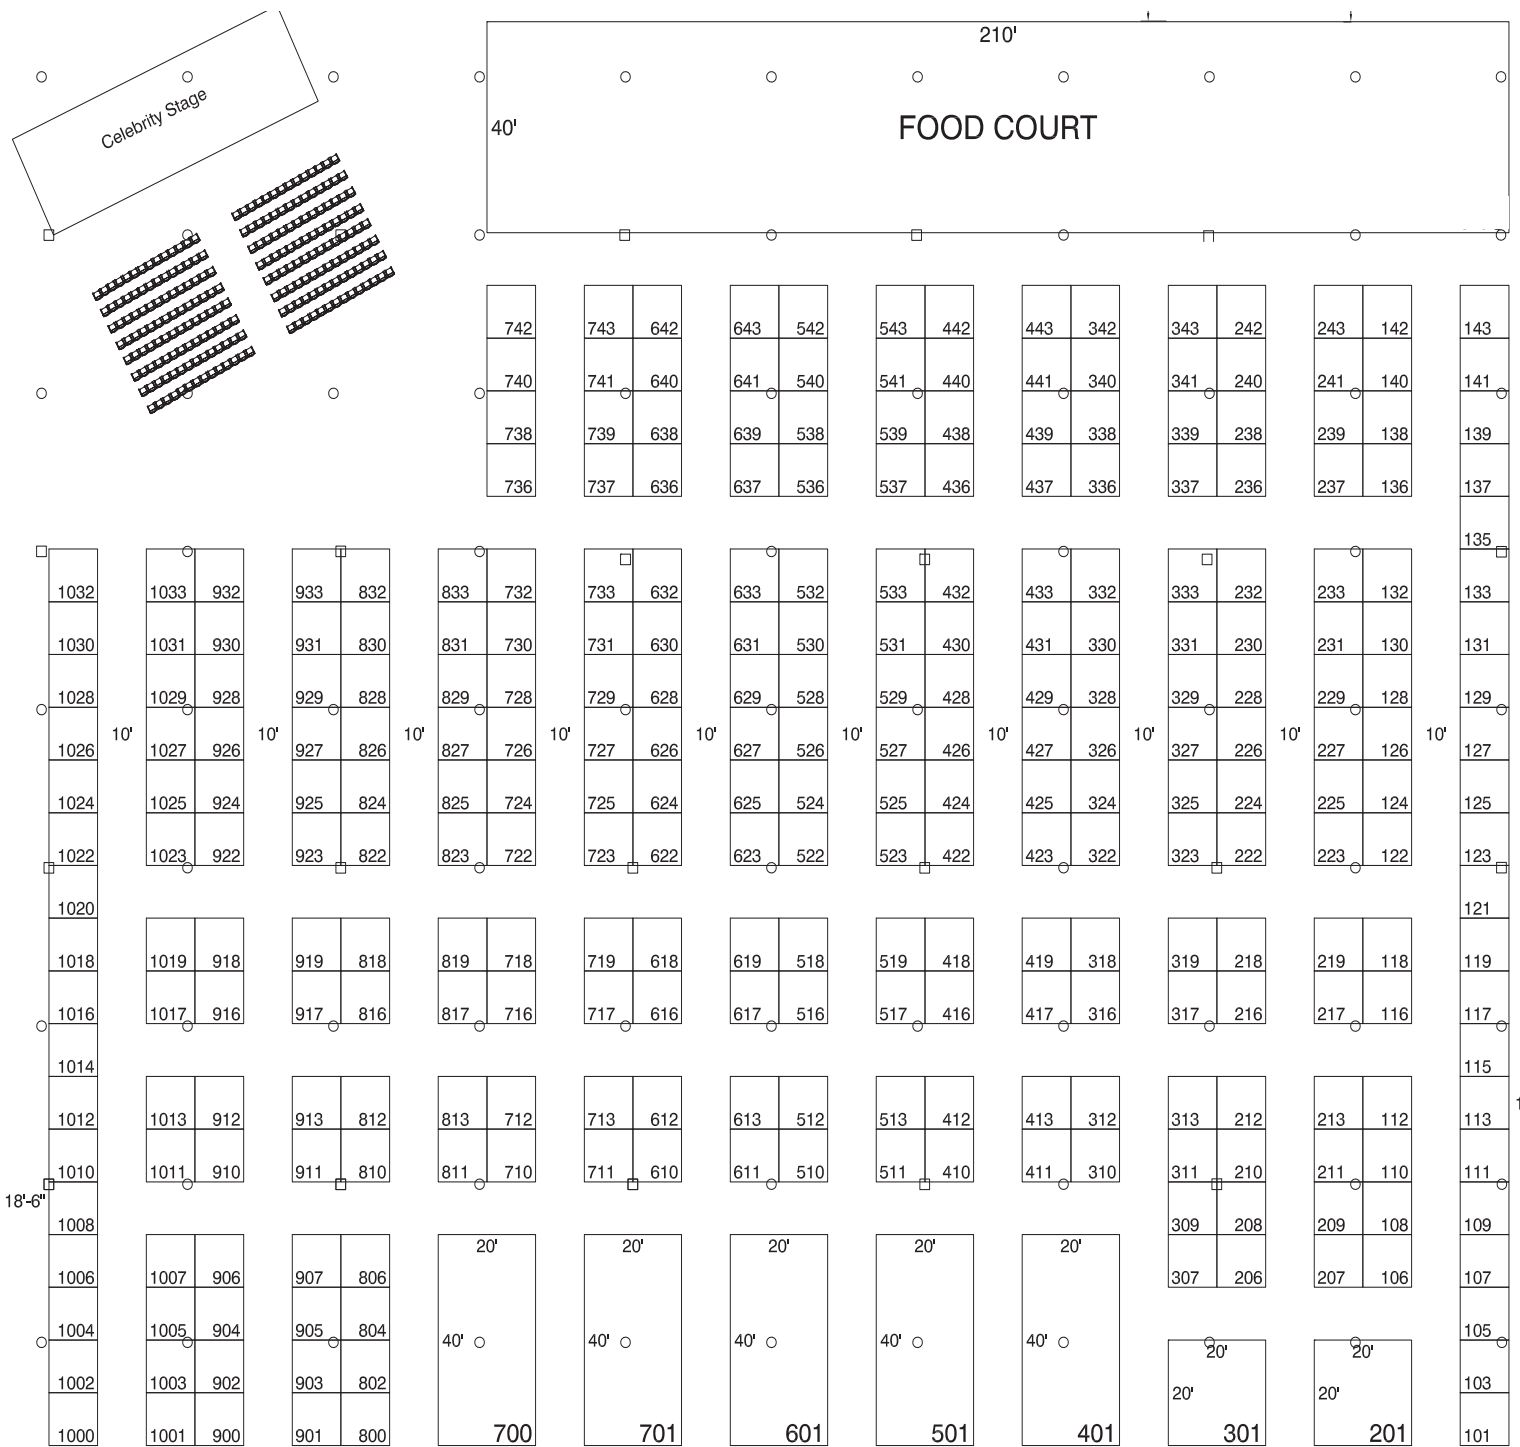

Central Florida Home Expo • Orange County Convention Center

Floor Plan

ENTRANCE

Presented by:

East Coast
CONSUMER SHOWS

For more information contact

events@eccshows.com

1.877.730.SHOW (7469)